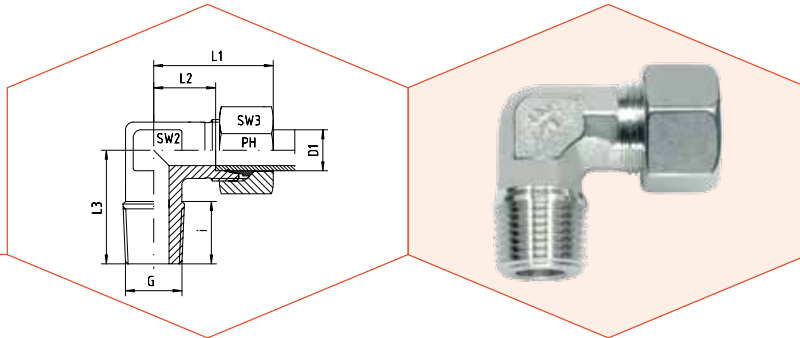

WE - VERSCHRAUBUNGEN

WE - STUD ELBOWS

PRODUKTE / PRODUCTS

ERLÄUTERUNG / EXPLANATION

Winkel-Einschraubverschraubungen
LL- und L-Reihe
Einschraubgewinde: NPT

Stud Elbows
LL- and L-Series
Thread: NPT

| Reihe Series | Druck Pressure PN | Rohr A.D. Tube O.D. D1 | Gewinde Thread G | Ca. Maße Approx. Dimensions | | | | | | Bestellzeichen Order-Code Standard |
|-----------------|-------------------------|------------------------------|------------------------|--------------------------------|------|----|------|-----|-----|--|
| | | | | L1 | L2 | L3 | i | SW2 | SW3 | |
| L | 315 | 6 | 1/8" NPT | 27,0 | 12,0 | 20 | 10,0 | 12 | 14 | WE6L-2N |
| L | 315 | 6 | 1/4" NPT | 29,0 | 14,0 | 26 | 15,0 | 12 | 14 | WE6L-4N |
| L | 315 | 6 | 3/8" NPT | 33,0 | 18,0 | 28 | 15,3 | 14 | 14 | WE6L-6N |
| L | 315 | 6 | 1/2" NPT | 30,5 | 15,5 | 30 | 20,0 | 17 | 14 | WE6L-8N |
| L | 315 | 8 | 1/8" NPT | 29,0 | 14,0 | 26 | 10,0 | 12 | 17 | WE8L-2N |
| L | 315 | 8 | 1/4" NPT | 29,0 | 14,0 | 26 | 15,0 | 12 | 17 | WE8L-4N |
| L | 315 | 8 | 3/8" NPT | 29,0 | 14,0 | 26 | 15,3 | 14 | 17 | WE8L-6N |
| L | 315 | 8 | 1/2" NPT | 34,5 | 19,5 | 30 | 20,0 | 17 | 17 | WE8L-8N |
| L | 315 | 10 | 1/8" NPT | 30,0 | 15,0 | 27 | 10,0 | 14 | 19 | WE10L-2N |
| L | 315 | 10 | 1/4" NPT | 30,0 | 15,0 | 27 | 15,0 | 14 | 19 | WE10L-4N |
| L | 315 | 10 | 3/8" NPT | 32,0 | 17,0 | 28 | 15,3 | 14 | 19 | WE10L-6N |
| L | 315 | 10 | 1/2" NPT | 37,0 | 21,0 | 33 | 20,0 | 17 | 19 | WE10L-8N |
| L | 315 | 12 | 1/8" NPT | 32,0 | 17,0 | 28 | 10,0 | 17 | 22 | WE12L-2N |
| L | 315 | 12 | 1/4" NPT | 32,0 | 17,0 | 28 | 15,0 | 17 | 22 | WE12L-4N |
| L | 315 | 12 | 3/8" NPT | 32,0 | 17,0 | 28 | 15,3 | 17 | 22 | WE12L-6N |
| L | 315 | 12 | 1/2" NPT | 36,0 | 21,0 | 34 | 20,0 | 17 | 22 | WE12L-8N |
| L | 315 | 15 | 3/8" NPT | 36,0 | 21,0 | 34 | 15,3 | 19 | 27 | WE15L-6N |
| L | 315 | 15 | 1/2" NPT | 36,0 | 21,0 | 34 | 20,0 | 19 | 27 | WE15L-8N |
| L | 160 | 15 | 3/4" NPT | 36,0 | 21,0 | 42 | 20,0 | 24 | 27 | WE15L-12N |
| L | 315 | 18 | 3/8" NPT | 40,0 | 23,5 | 36 | 15,3 | 24 | 32 | WE18L-6N |
| L | 315 | 18 | 1/2" NPT | 40,0 | 23,5 | 36 | 20,0 | 24 | 32 | WE18L-8N |
| L | 160 | 18 | 3/4" NPT | 38,5 | 22,0 | 41 | 20,0 | 24 | 32 | WE18L-12N |
| L | 160 | 22 | 1/2" NPT | 44,0 | 27,5 | 42 | 20,0 | 27 | 36 | WE22L-8N |
| L | 160 | 22 | 3/4" NPT | 44,0 | 27,5 | 42 | 20,0 | 27 | 36 | WE22L-12N |
| L | 160 | 28 | 3/4" NPT | 47,0 | 30,5 | 48 | 20,0 | 36 | 41 | WE28L-12N |
| L | 160 | 28 | 1" NPT | 47,0 | 30,5 | 48 | 25,0 | 36 | 41 | WE28L-16N |
| L | 160 | 35 | 1 1/4" NPT | 56,0 | 34,5 | 54 | 25,5 | 41 | 50 | WE35L-20N |
| L | 160 | 42 | 1 1/2" NPT | 63,0 | 40,0 | 61 | 26,0 | 50 | 60 | WE42L-24N |