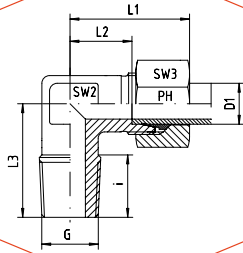

Winkel-Einschraubverschraubungen
S-Reihe
Einschraubgewinde: NPT

Stud Elbows
S-Series
Thread: NPT

| Reihe Series | Druck Pressure PN | Rohr A.D. Tube O.D. D1 | Gewinde Thread G | Ca. Maße Approx. Dimensions | | | | | | | Bestellzeichen Order-Code Standard |
|-----------------|-------------------------|------------------------------|------------------------|--------------------------------|------|----|------|-----|-----|-----------|--|
| | | | | L1 | L2 | L3 | i | SW2 | SW3 | | |
| S | 630 | 6 | 1/4" NPT | 31 | 16,0 | 26 | 15,0 | 12 | 17 | WE6S-4N | |
| S | 630 | 6 | 3/8" NPT | 32 | 17,5 | 27 | 15,3 | 14 | 17 | WE6S-6N | |
| S | 630 | 6 | 1/2" NPT | 36 | 21,0 | 34 | 20,0 | 17 | 17 | WE6S-8N | |
| S | 630 | 8 | 1/4" NPT | 32 | 17,0 | 27 | 15,0 | 14 | 19 | WE8S-4N | |
| S | 630 | 8 | 3/8" NPT | 33 | 18,0 | 28 | 15,3 | 14 | 19 | WE8S-6N | |
| S | 630 | 8 | 1/2" NPT | 38 | 23,0 | 34 | 20,0 | 17 | 19 | WE8S-8N | |
| S | 630 | 10 | 1/4" NPT | 34 | 17,5 | 28 | 15,0 | 17 | 22 | WE10S-4N | |
| S | 630 | 10 | 3/8" NPT | 34 | 17,5 | 28 | 15,3 | 17 | 22 | WE10S-6N | |
| S | 630 | 10 | 1/2" NPT | 39 | 22,5 | 32 | 20,0 | 17 | 22 | WE10S-8N | |
| S | 630 | 12 | 1/4" NPT | 38 | 21,5 | 29 | 15,0 | 17 | 24 | WE12S-4N | |
| S | 630 | 12 | 3/8" NPT | 38 | 21,5 | 28 | 15,3 | 17 | 24 | WE12S-6N | |
| S | 630 | 12 | 1/2" NPT | 39 | 21,5 | 34 | 20,0 | 17 | 24 | WE12S-8N | |
| S | 630 | 14 | 3/8" NPT | 40 | 22,0 | 30 | 15,3 | 19 | 27 | WE14S-6N | |
| S | 630 | 14 | 1/2" NPT | 40 | 22,0 | 34 | 20,0 | 19 | 27 | WE14S-8N | |
| S | 400 | 16 | 3/8" NPT | 43 | 24,5 | 32 | 15,3 | 24 | 30 | WE16S-6N | |
| S | 400 | 16 | 1/2" NPT | 43 | 24,5 | 36 | 20,0 | 24 | 30 | WE16S-8N | |
| S | 400 | 16 | 3/4" NPT | 43 | 24,5 | 41 | 20,0 | 24 | 30 | WE16S-12N | |
| S | 400 | 20 | 1/2" NPT | 48 | 26,5 | 42 | 20,0 | 27 | 36 | WE20S-8N | |
| S | 400 | 20 | 3/4" NPT | 48 | 26,5 | 42 | 20,0 | 27 | 36 | WE20S-12N | |
| S | 400 | 25 | 1" NPT | 54 | 30,0 | 48 | 25,0 | 36 | 46 | WE25S-16N | |
| S | 400 | 30 | 1 1/4" NPT | 62 | 35,5 | 54 | 25,5 | 41 | 50 | WE30S-20N | |
| S | 315 | 38 | 1 1/2" NPT | 72 | 41,0 | 61 | 26,0 | 50 | 60 | WE38S-24N | |