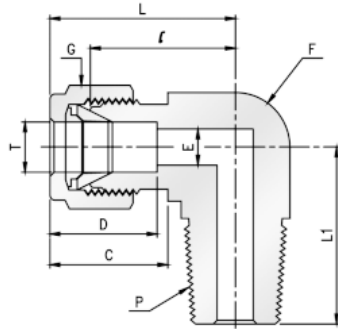

Brass Twin Ferrule Imperial Tube Fitting

Male Elbow Connector, NPT

Part No.	Tube O.D T in	P NPT	E in	f in	G in	C	D	L	L1
ME-125-125N-B	1/8	1/8	2.28	1/2	7/16	12.70	15.24	24.94	18.90
ME-250-125N-B	1/4	1/8	4.82	1/2	9/16	15.24	17.78	26.47	19.10
ME-250-250N-B	1/4	1/4	4.82	1/2	9/16	15.24	17.78	27.18	23.87
ME-375-375N-B	3/8	3/8	7.11	11/16	11/16	16.76	19.30	31.24	28.44
ME-375-500N-B	3/8	1/2	7.11	11/16	11/16	16.76	19.30	31.42	33.02
ME-500-250N-B	1/2	1/4	7.11	13/16	7/8	22.86	21.84	36.06	28.30
ME-500-375N-B	1/2	3/8	9.65	13/16	7/8	22.86	21.84	36.06	28.30
ME-500-500N-B	1/2	1/2	10.41	13/16	7/8	22.86	21.84	36.06	33.02
ME-750-500N-B	3/4	1/2	11.93	1-1/6	1-1/8	24.38	21.84	39.87	37.00
ME-750-750N-B	3/4	3/4	15.74	1-1/16	1-1/8	24.38	21.84	39.87	36.83
ME-1000-1000N-B	1	1	22.35	1-27/64	1-1/2	31.24	26.41	49.02	46.70