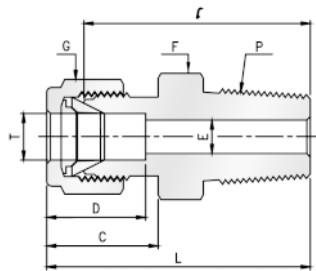

Brass Twin Ferrule Metric Tube Fitting

Male Straight Connector, NPT

Part No.	Tube O.D T mm	P BSPT	E mm	F	G	D	C	I	L
MC-6-125RT-B	6	1/8	4.8	14	14	15.3	17.7	23.9	31.3
MC-6-250RT-B	6	3/8	4.8	22	14	15.3	17.7	29.5	36.9
MC-6-500RT-B	6	1/2	4.8	27	14	15.3	17.7	35.1	42.5
MC-8-125RT-B	8	1/8	6.4	15	16	16.2	18.6	24.6	32.1
MC-8-250RT-B	8	1/4	6.4	19	16	16.2	18.6	29.5	37.0
MC-10-250RT-B	10	1/4	7.9	19	19	17.2	19.5	30.2	37.8
MC-10-375RT-B	10	3/8	7.9	22	19	17.2	19.5	31.0	38.6
MC-10-500RT-B	10	1/2	7.9	27	19	17.2	22.0	36.6	44.2
MC-12-250RT-B	12	1/4	9.5	22	22	22.8	22.0	30.2	40.3
MC-12-375RT-B	12	3/8	9.5	22	22	22.8	22.0	31.0	41.1
MC-12-500RT-B	12	1/2	9.5	27	22	22.8	22.0	36.6	46.7
MC-25-750RT-B	25	3/4	21.8	35	38	31.3	26.5	41.1	53.4