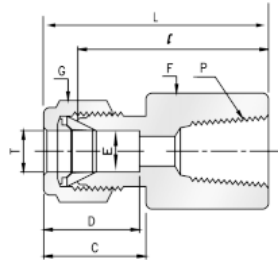

Brass Twin Ferrule Metric Tube Fitting

Female Straight Connector, NPT

Part No.	Tube O.D T mm	P NPT	E mm	F	G	D	C	I	L
FC-6-125N-B	6	1/8	4.8	14	14	15.3	17.7	23.9	31.3
FC-6-250N-B	6	3/8	4.8	22	14	15.3	17.7	29.5	36.9
FC-6-500N-B	6	1/2	4.8	27	14	15.3	17.7	35.1	42.5
FC-8-125N-B	8	1/8	6.4	15	16	16.2	18.6	24.6	32.1
FC-8-250N-B	8	1/4	6.4	19	16	16.2	18.6	29.5	37.0
FC-10-250N-B	10	1/4	7.9	19	19	17.2	19.5	30.2	37.8
FC-10-375N-B	10	3/8	7.9	22	19	17.2	19.5	31.0	38.6
FC-10-500N-B	10	1/2	7.9	27	19	17.2	22.0	36.6	44.2
FC-12-250N-B	12	1/4	9.5	22	22	22.8	22.0	30.2	40.3
FC-12-375N-B	12	3/8	9.5	22	22	22.8	22.0	31.0	41.1
FC-12-500N-B	12	1/2	9.5	27	22	22.8	22.0	36.6	46.7
FC-25-750N-B	25	3/4	21.8	35	38	31.3	26.5	41.1	53.4